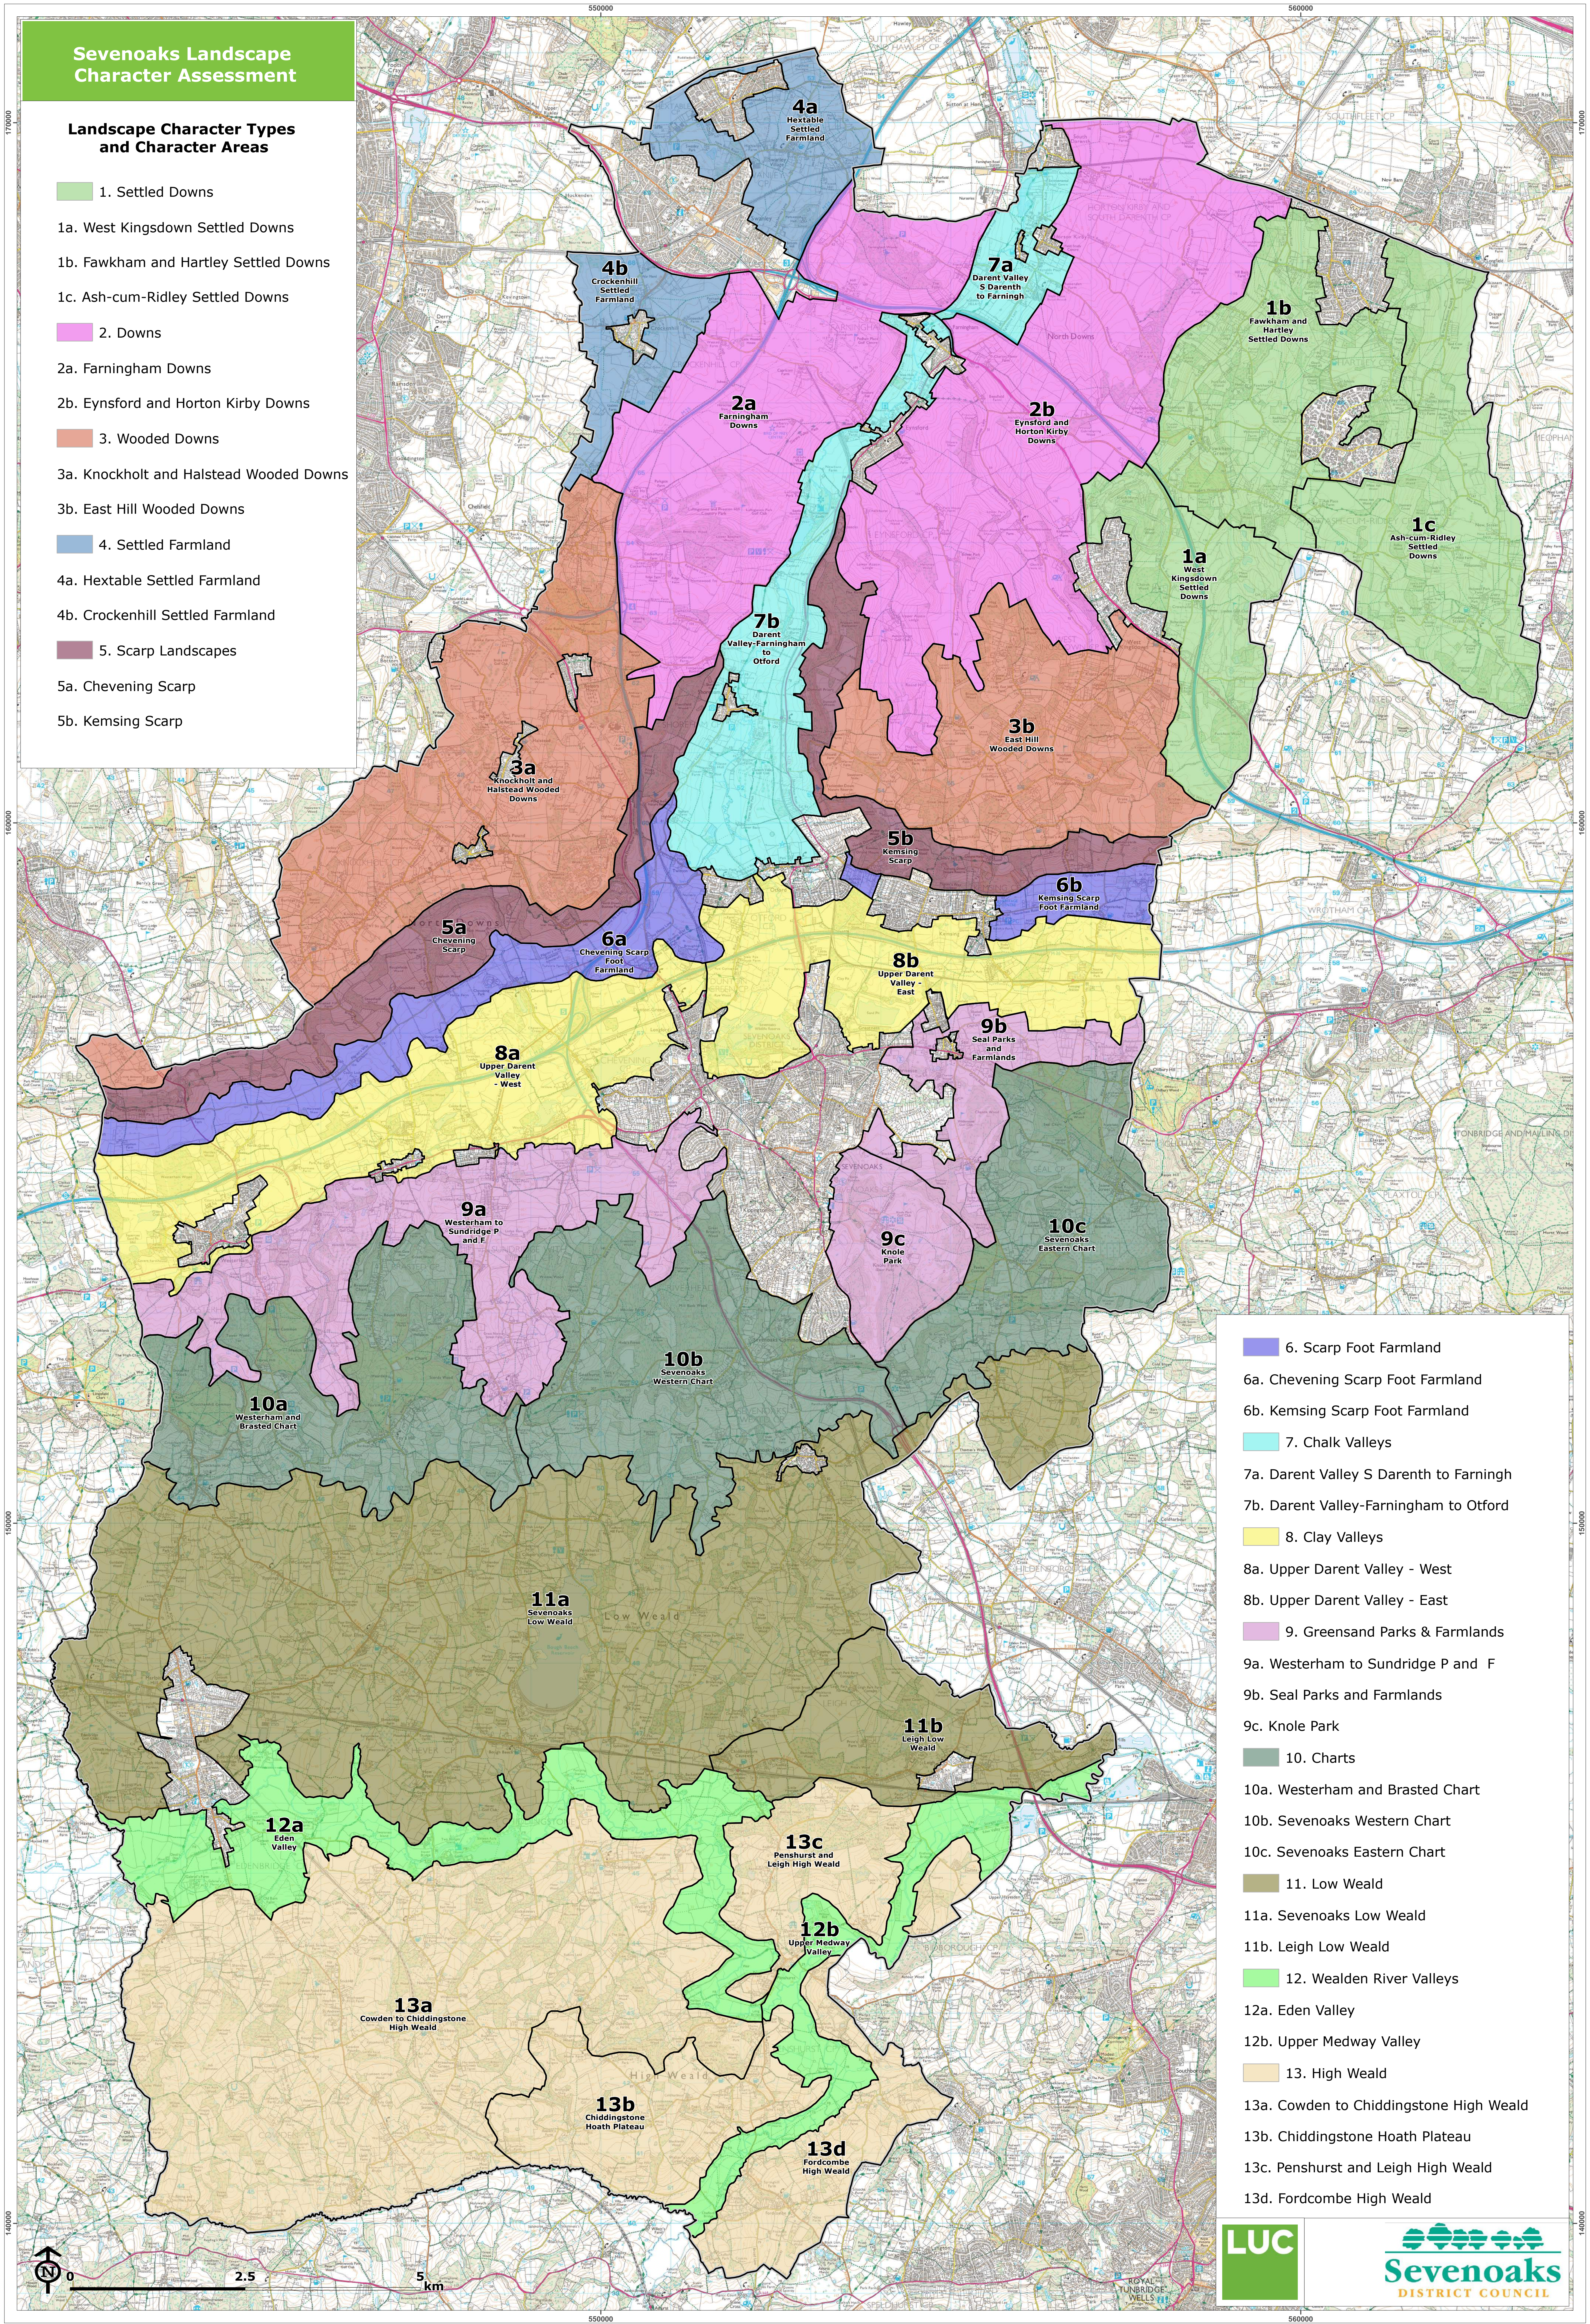

# Sevenoaks Landscape Character Assessment

## Landscape Character Types and Character Areas

- 1. Settled Downs
- 1a. West Kingsdown Settled Downs
- 1b. Fawkhams and Hartley Settled Downs
- 1c. Ash-cum-Ridley Settled Downs
- 2. Downs
- 2a. Farningham Downs
- 2b. Eynsford and Horton Kirby Downs
- 3. Wooded Downs
- 3a. Knockholt and Halstead Wooded Downs
- 3b. East Hill Wooded Downs
- 4. Settled Farmland
- 4a. Hextable Settled Farmland
- 4b. Crockenhill Settled Farmland
- 5. Scarp Landscapes
- 5a. Chevening Scarp
- 5b. Kemsing Scarp

- 6. Scarp Foot Farmland
- 6a. Chevening Scarp Foot Farmland
- 6b. Kemsing Scarp Foot Farmland
- 7. Chalk Valleys
- 7a. Darent Valley S Darenth to Farningham
- 7b. Darent Valley-Farningham to Otford
- 8. Clay Valleys
- 8a. Upper Darent Valley - West
- 8b. Upper Darent Valley - East
- 9. Greensand Parks & Farmlands
- 9a. Westerham to Sundridge P and F
- 9b. Seal Parks and Farmlands
- 9c. Knole Park
- 10. Charts
- 10a. Westerham and Brasted Chart
- 10b. Sevenoaks Western Chart
- 10c. Sevenoaks Eastern Chart
- 11. Low Weald
- 11a. Sevenoaks Low Weald
- 11b. Leigh Low Weald
- 12. Wealden River Valleys
- 12a. Eden Valley
- 12b. Upper Medway Valley
- 13. High Weald
- 13a. Cowden to Chiddingstone High Weald
- 13b. Chiddingstone Hoath Plateau
- 13c. Penshurst and Leigh High Weald
- 13d. Fordcombe High Weald