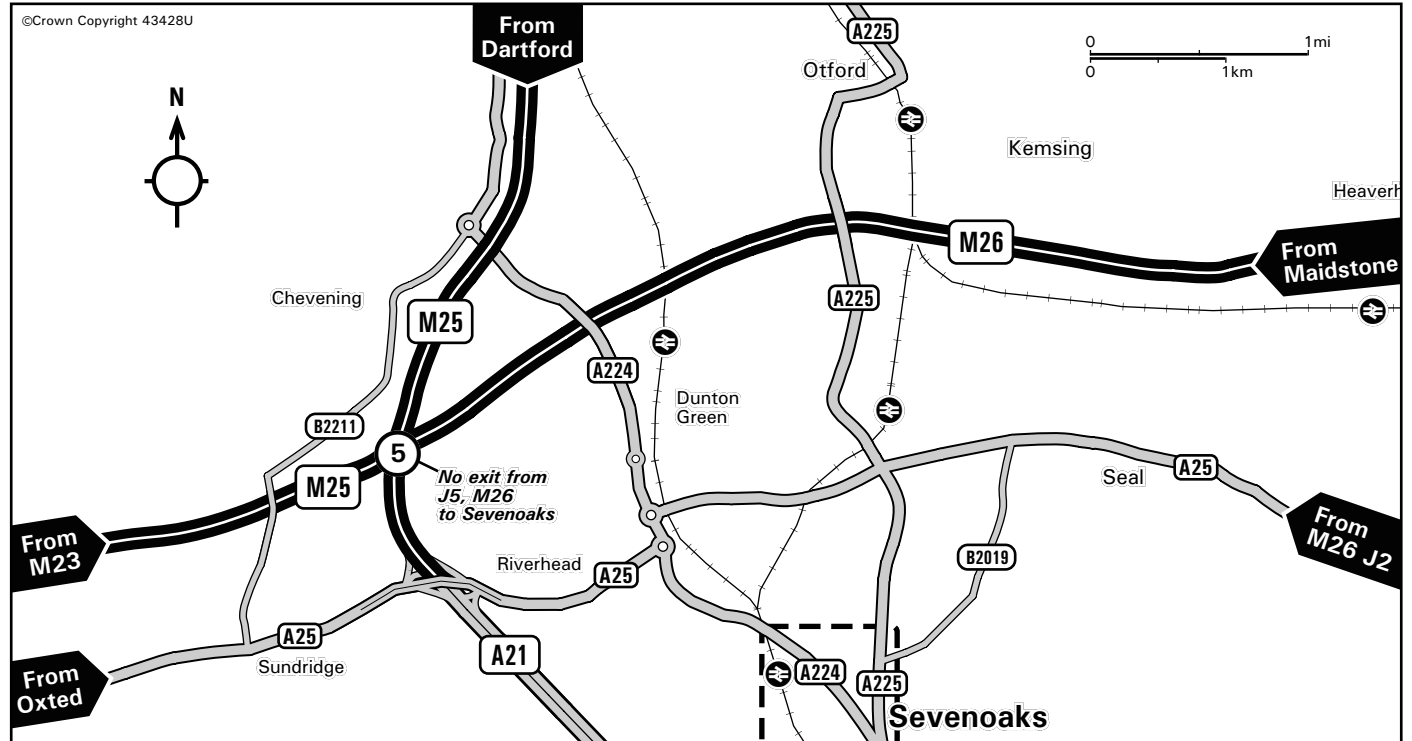

**Sevenoaks District Council**  
 Council Offices - Argyle Road - Sevenoaks TN13 1HG  
 Tel 01732 227000 - Fax 01732 227493  
 www.sevenoaks.gov.uk

© Crown Copyright 43428U

**From the M25**

- Leave the M25 at junction 5 and join the A21 towards Sevenoaks and Hastings.
- At the first exit, join the A25 towards Sevenoaks.
- At the roundabout, take the second exit to join the A224, Amherst Hill.
- Continue on the A224 for a little over a mile and Argyle Road is on the right (see inset).

**From the A21 Northbound**

- Leave the A21 at the exit for the A225 towards Sevenoaks.
- Take the third exit off the roundabout onto the A225.
- Remain on the A225 to junction with the A224, whereupon the A225 becomes the A224.
- Continue to the traffic lights and turn left into Argyle Road.

**Car Parking**

- Visitor parking is limited.

**By Train**

- Sevenoaks Station is on the line from Waterloo East or London Bridge - operated by Connex.
- From the station turn right and proceed up the steep hill.
- The Council Offices are a ten minute walk.
- For further information, please call the National Railway Enquiry Line on 0845 748 49 50.